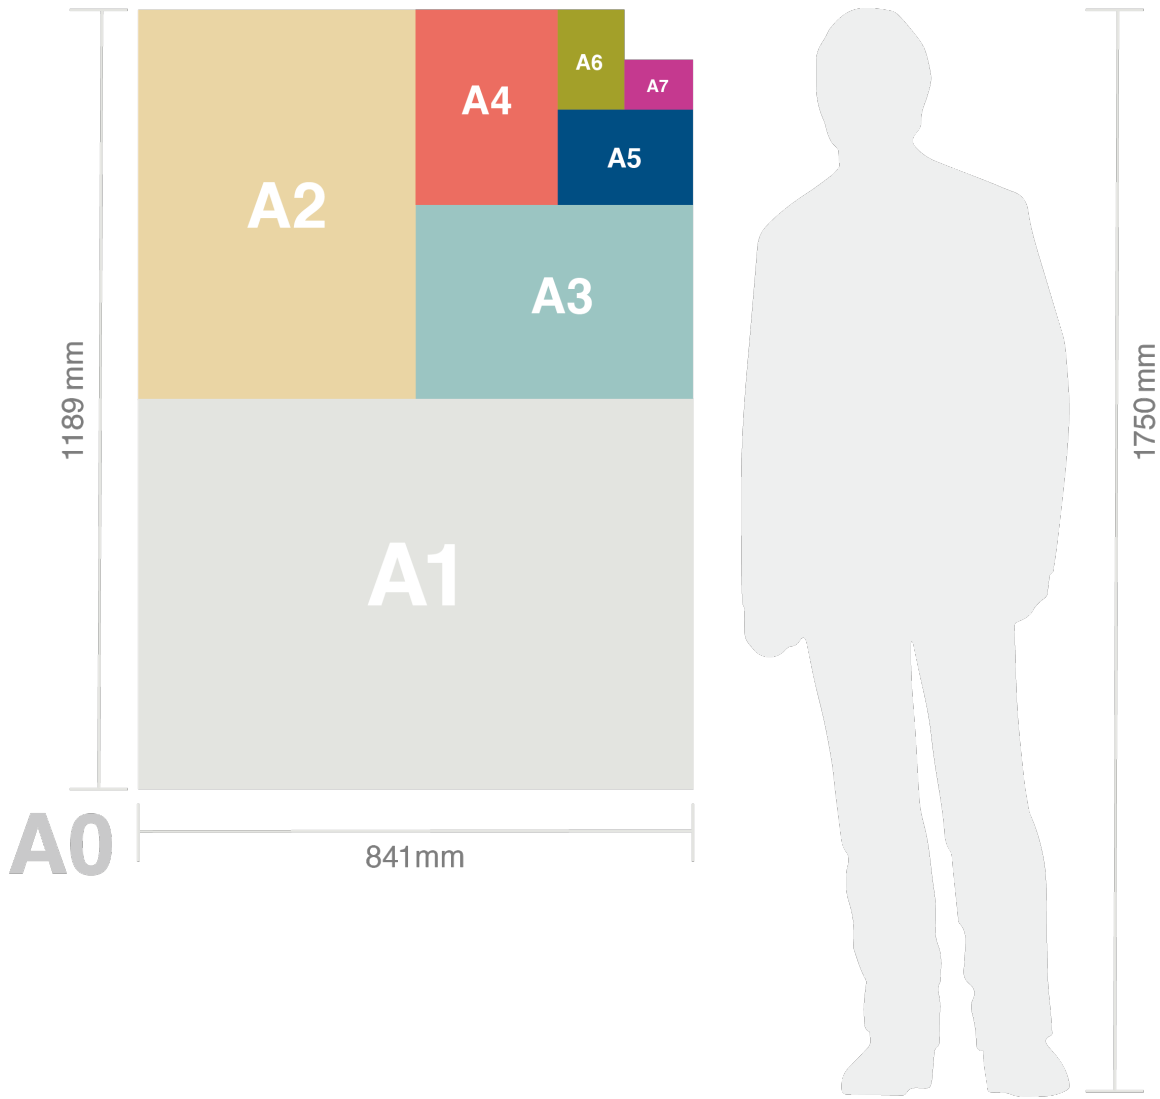

Printing Basics

Standard Paper Sizes

[Standard Sizes](#) | [Other Sizes](#)

Standard Sizes

Below is a list of of the standard paper sizes we can handle at Metro Print. We have prepared layout templates for each one of these sizes, so please use them when you are creating your data.

[Click here to view our templates page.](#)

A Series Paper Sizes

A0	841 x 1189mm
A1	594 x 841mm
A2	420 x 594mm
A3	297 x 420mm
A4	210 x 297mm
A5	148 x 210mm
A6	105 x 148mm
A7	74 x 100mm

Custom Sizes

Below is a list of some of our customized product sizes that we work with at Metro Print. We have prepared layout templates for each one of these sizes, so please use them when you are creating your data.

[Click here to view our templates page.](#)

Business Cards

Manila, Philippines Standard	90 x 50mm
EU Standard	85 x 55mm
Japan Standard	91 x 55mm

Takeout Menus

DL	99 x 210mm
A5 x 3	210 x 441mm
A4 x 3	297 x 627mm
A4 Trifold	297 x 210mm
A3 Trifold	420 x 297mm

Tickets

S Size Ticket	50 x 160mm
M Size Ticket	60 x 180mm
L Size Ticket	70 x 180mm
LL Size Ticket	76 x 180mm
DL Size Ticket	99 x 210mm

Roll-up Banner

Standard	850 x 2,000mm
Large	1,000 x 2,000mm