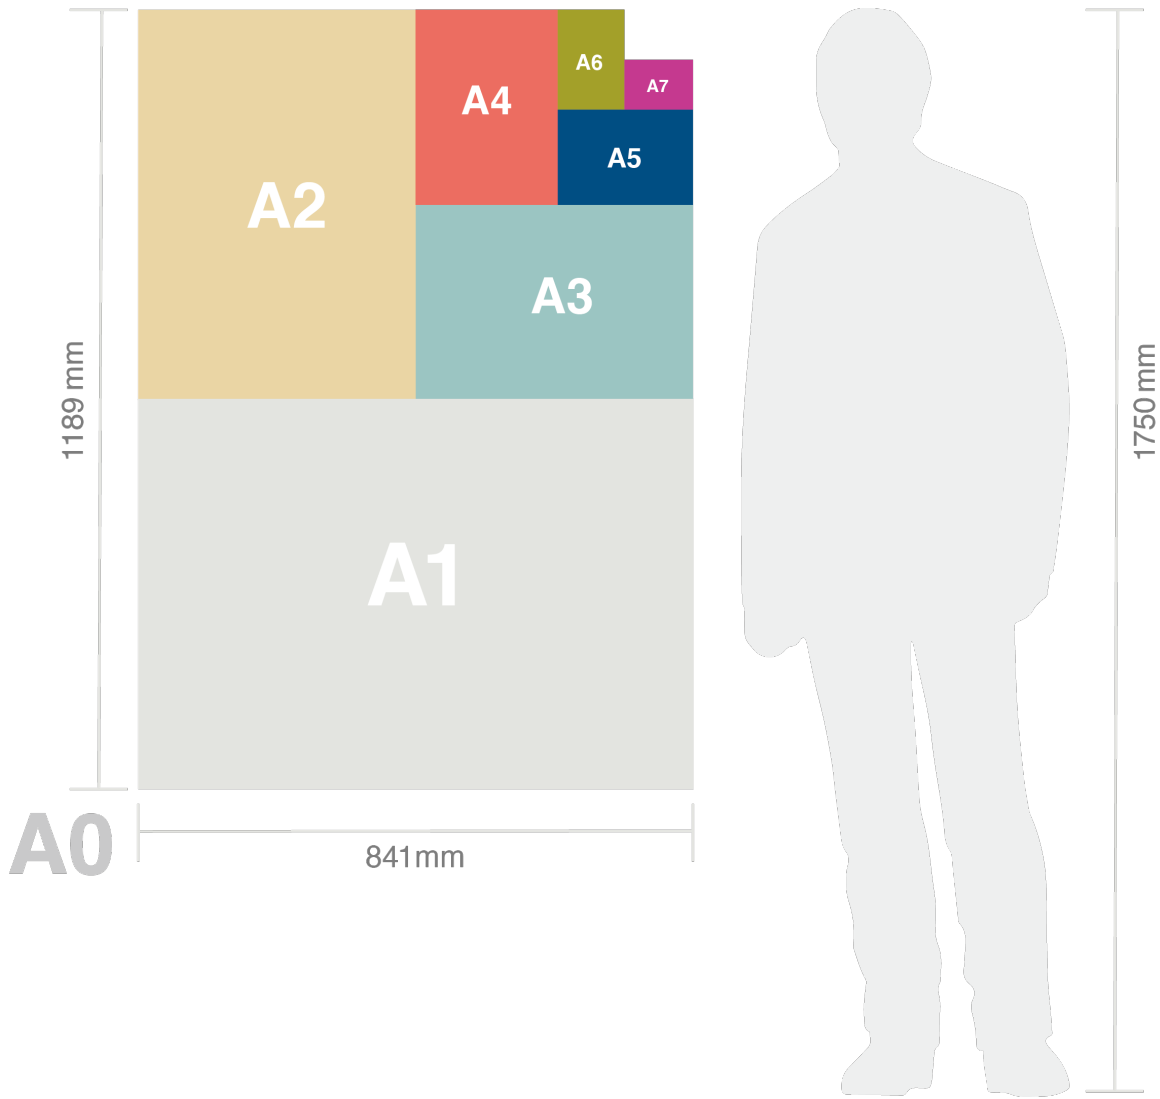

### Standard Sizes

---

Below is a list of of the standard paper sizes we can handle at Metro Print. We have prepared layout templates for each one of these sizes, so please use them when you are creating your data.

### A Series Paper Sizes

|    |              |
|----|--------------|
| A0 | 841 x 1189mm |
| A1 | 594 x 841mm  |
| A2 | 420 x 594mm  |
| A3 | 297 x 420mm  |
| A4 | 210 x 297mm  |
| A5 | 148 x 210mm  |
| A6 | 105 x 148mm  |
| A7 | 74 x 100mm   |

## Takeout Menus

|            |             |
|------------|-------------|
| DL         | 99 x 210mm  |
| A5 x 3     | 210 x 441mm |
| A4 x 3     | 297 x 627mm |
| A4 Trifold | 297 x 210mm |
| A3 Trifold | 420 x 297mm |

## Tickets

|                |            |
|----------------|------------|
| S Size Ticket  | 50 x 160mm |
| M Size Ticket  | 60 x 180mm |
| L Size Ticket  | 70 x 180mm |
| LL Size Ticket | 76 x 180mm |
| DL Size Ticket | 99 x 210mm |